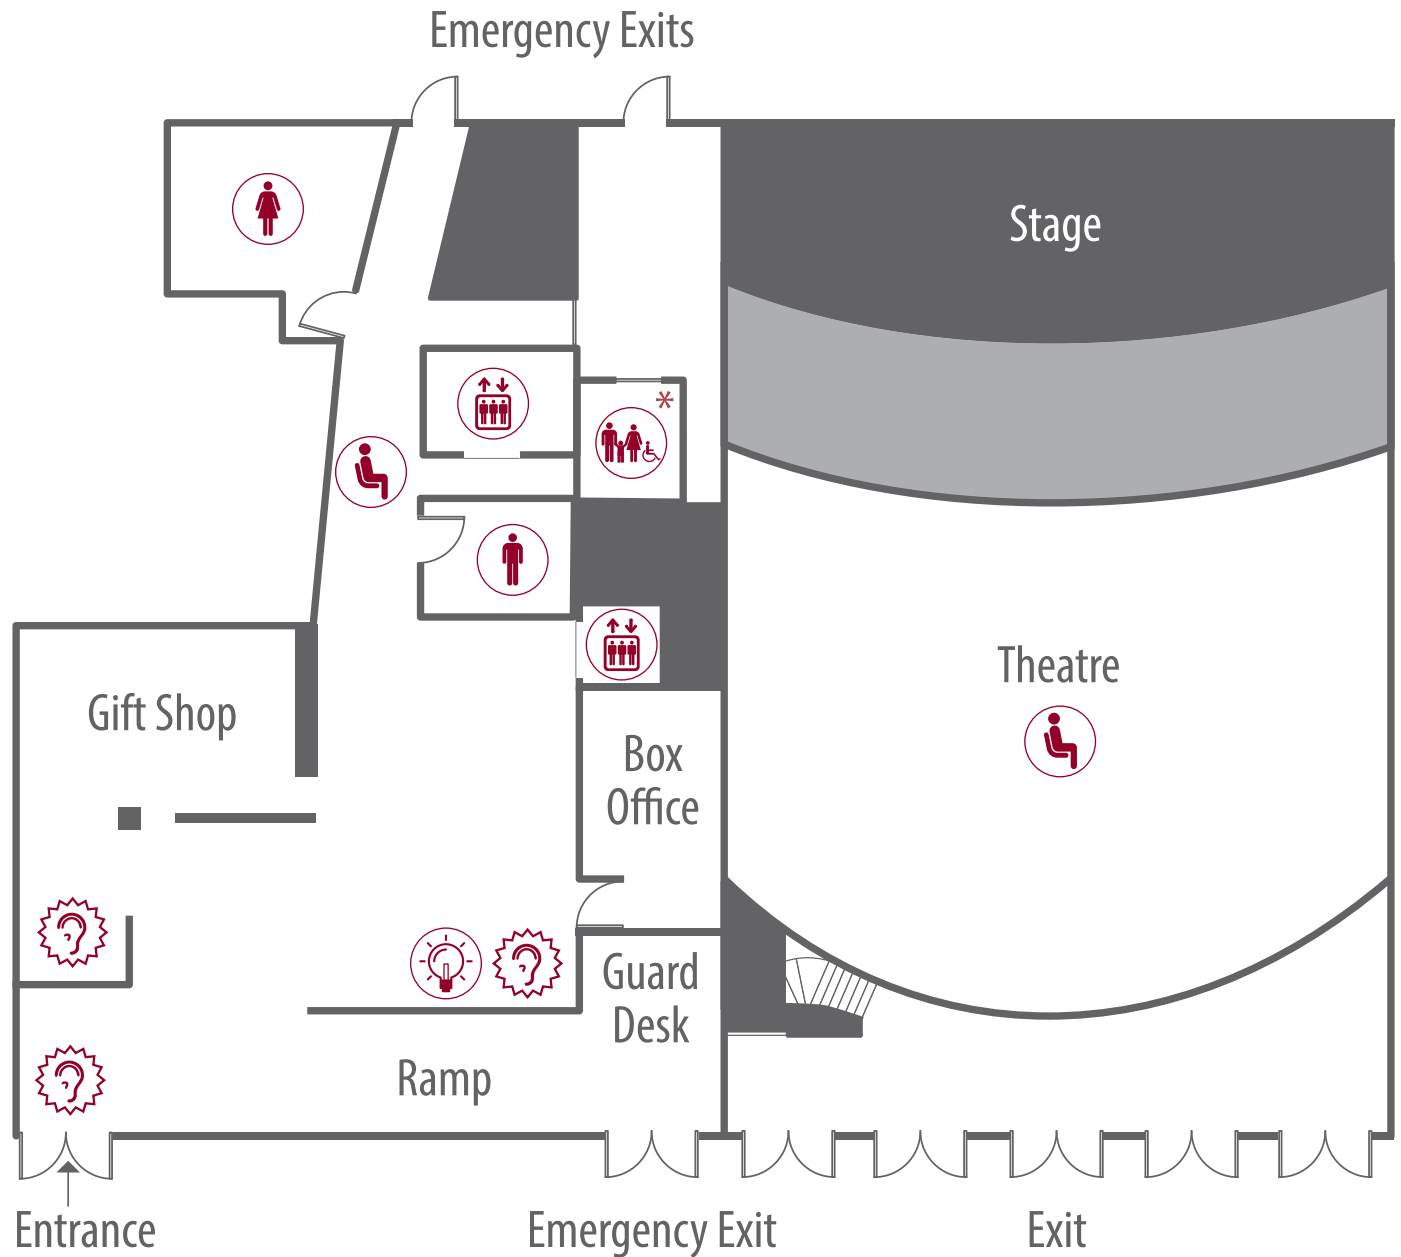

Map Key

Bright Lights

Elevator

*Family Restrooms

Men's Restrooms

Women's Restrooms

Loud Noise

Seating

*Request access from a staff member.

Sensory Map: Lobby and Orchestra

Map Key

Elevator

Men's Restrooms

Women's Restrooms

Loud Noise

Seating

Tactile Experiences

Sensory Map: Museum

Map Key

Bright Lights

Elevator

Men's Restrooms

Women's Restrooms

Seating

Sensory Map: Balcony

Map Key

Elevator

Family Restrooms

Loud Noise

Seating

Tactile Experiences

Sensory Map: Aftermath Exhibits