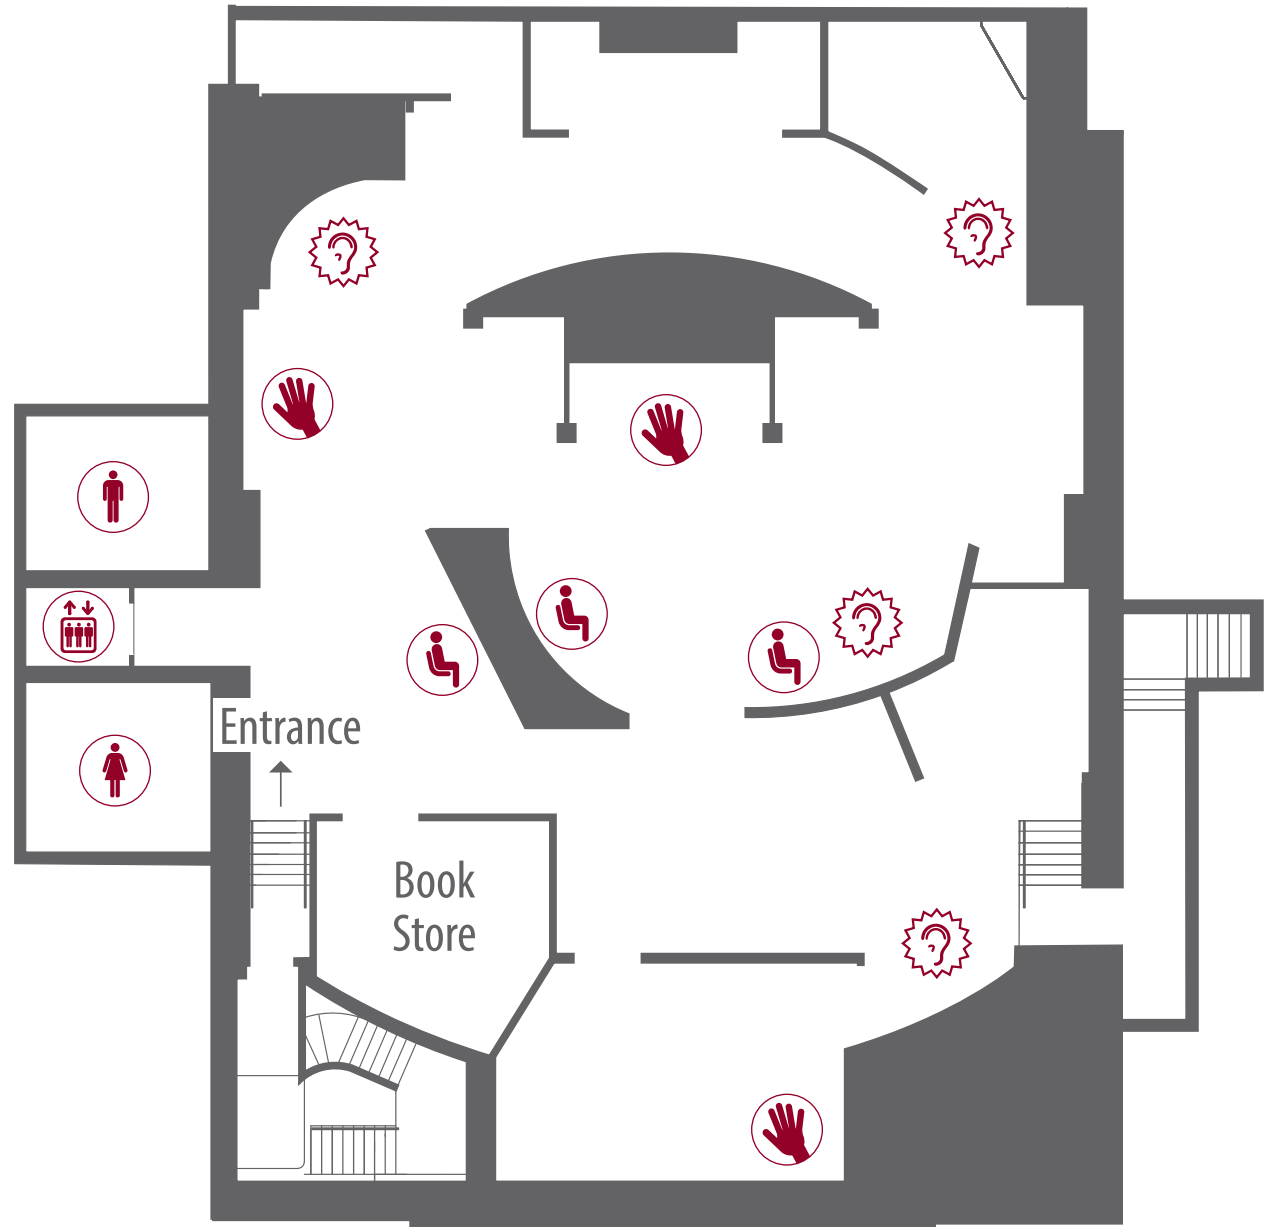

Map Key

Bright Lights

Elevator

*Family Restrooms

Men's Restrooms

Women's Restrooms

Loud Noise

Seating

*Request access from a staff member.

Sensory Map: Lobby and Orchestra

Map Key

Elevator

Men's Restrooms

Women's Restrooms

Loud Noise

Seating

Tactile Experiences

Sensory Map: Museum

Map Key

Bright Lights

Elevator

Men's Restrooms

Women's Restrooms

Seating

Sensory Map: Balcony

Map Key

Elevator

Family Restrooms

Loud Noise

Seating

Tactile Experiences

Sensory Map: Aftermath Exhibits