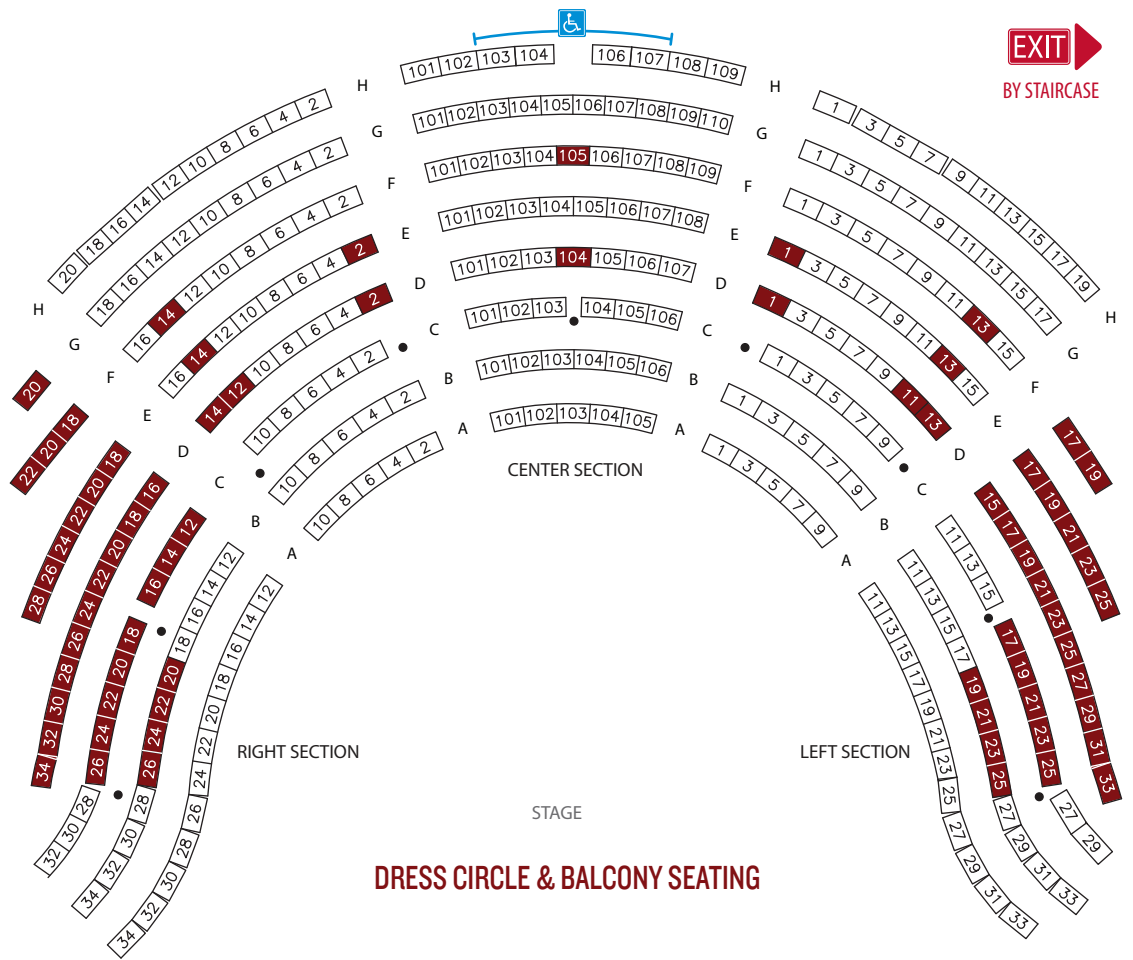

Ford's Theatre Sensory-Friendly Seating Chart

- UNAVAILABLE FOR SALE
- STRUCTURAL COLUMN
- ACCESSIBLE