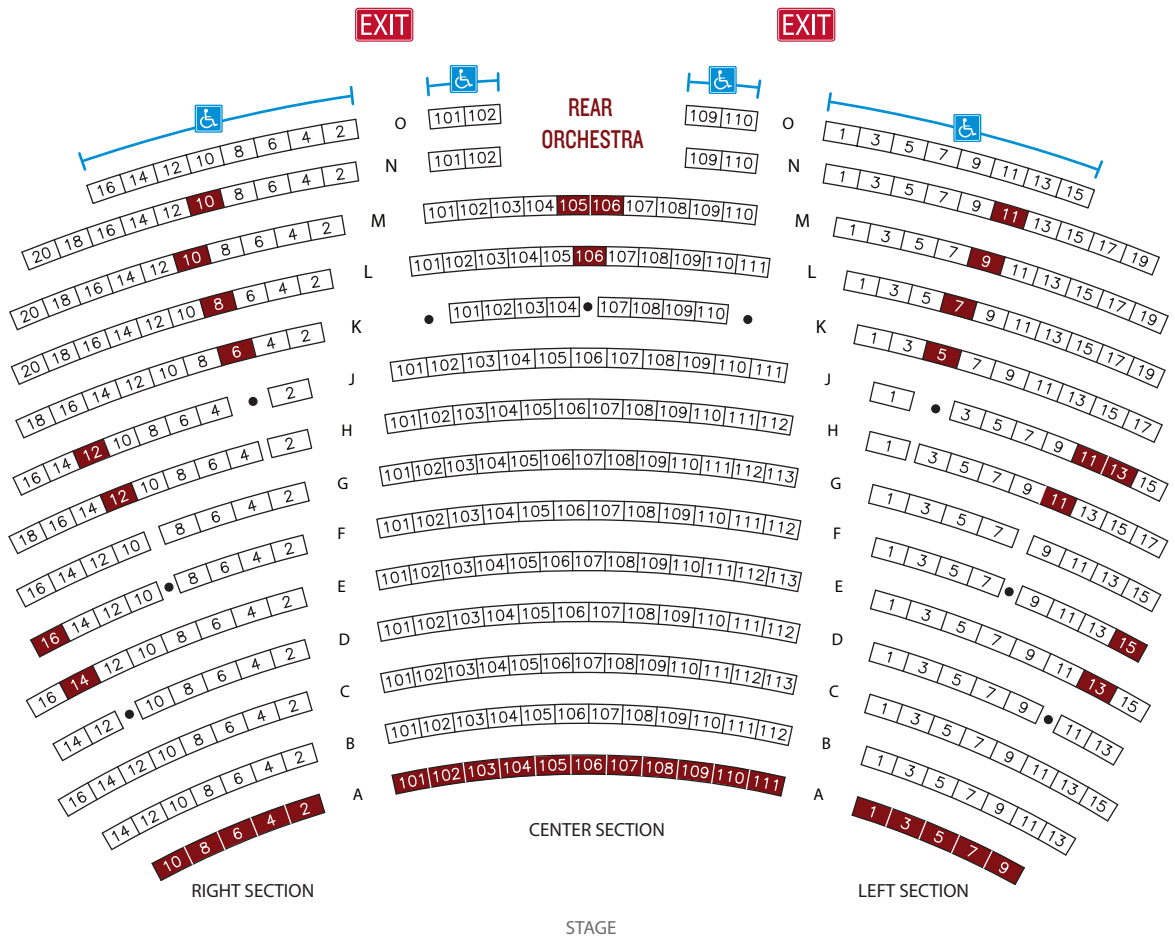

Ford's Theatre Sensory-Friendly Seating Chart

- UNAVAILABLE FOR SALE
- STRUCTURAL COLUMN
- ACCESSIBLE